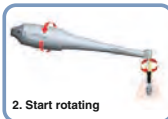

3 Easy Steps

Order code: 15501

$1,210.00

Anthogyr
A Straumann Group Brand
www.anthogyr.com

Made in France